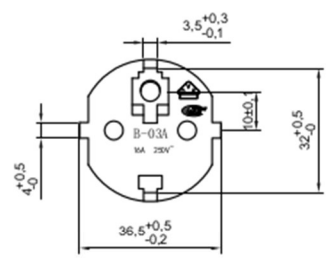

MARKING:  
 THE MARKING OF THE CORDS:  
 ◁VDE▷ H05VV-F 3×0.75mm<sup>2</sup>

THE MARKING OF THE PLUG:  
 B-03A 16A 250V~

THE MARKING OF THE CONNECTOR:  
 B-04 10A 250V~

DIMENSIONS AND CHARACTERISTICS OF 0.75mm<sup>2</sup> CORD  
 RATED VOLTAGE 300/500V  
 NUMBER OF CORE 3  
 CONDUCTONS  
 CONSTRUCTION 24/0.2

3	1	B-04 (C13)		
2	1	Cable H05VV-F 3×0.75mm (BLACK)		
1	1	B-03A (CEE7 straight plug)		
Itemref	Quantity	Title/Name, designation, material, dimension etc		Article No./Reference
DESIGNED_BY	CHECKED_BY	APPROVED_BY_DATE	FILENAME	DATE 2016-06-23
328753		ICOC 01-NC-D		
VID 100939		EDITION	SHEET	