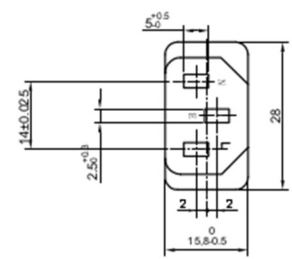

MARKING:  
 THE MARKING OF THE CORDS:  
 ◁VDE▷ H05VV-F 3×0.75mm<sup>2</sup>

THE MARKING OF THE PLUG:  
 B-03A 16A 250V~

THE MARKING OF THE CONNECTOR:  
 B-04 10A 250V~

DIMENSIONS AND CHARACTERISTICS OF 0.75mm<sup>2</sup> CORD  
 RATED VOLTAGE 300/500V  
 NUMBER OF CORE 3  
 CONDUCTONS  
 CONSTRUCTION 24/0.2

3	1	B-04 (C13)		
2	1	Cable H05VV-F 3×0.75mm (BLACK)		
1	1	B-03A (CEE7 straight plug)		
Itemref	Quantity	Title/Name, designation, material, dimension etc		Article No./Reference
DESIGNED_BY	CHECKED_BY	APPROVED_BY_DATE	FILENAME	DATE 2016-06-23
328753		ICOC 01-NC-D		
VID 100939		EDITION	SHEET	