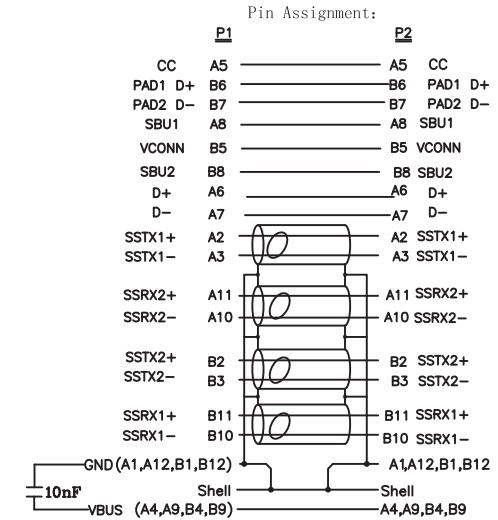

Electrical Test:
1. 100% Test(open,short,miss wire)

6	TPE~65P~BLACK	15	G
5	COPPER FIOLE	0.025	M
4	UTCBS-S TIN~SPCC	1	PCS
3	UTCBS-2 SHELL~PC+ABS~BLACK	1	PCS
2	UTCBS-2~PCB+SMT~CONNECTOR NI PLATED	1	PCS
1	USB3.2 Type-C Cable~C Male TO C Male~32+24AWG~L=1.2M~OD:4.8MM~TPE~NI PLATED~ABS SHELL	1/2	PCS
NO.	DESCRIPTION	Q' TY	UNIT

P/N: IDATA USB2C-2C8K
Art.: 369465