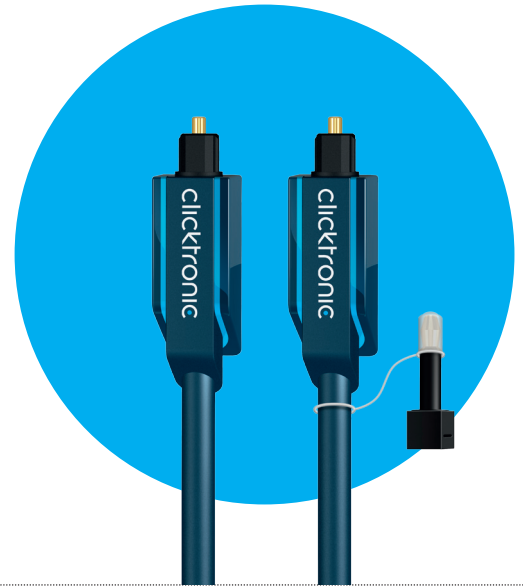

TOSLINK connector

The optical digital audio connection with a high light output and data transfer rate. The triple-coated connector engages easily, is secure and reliable. The result is a clear surround sound and an audio experience just the way it should be. Thanks to the included 3.5 mm adapter, it is especially handy when used with a wide range of mobile devices, notebooks and game consoles.

- Fiber-optic cable with extremely high light output
- precisely fitting PVC / ABS connector
- 3.5 mm adapter included in the scope of delivery

Specifications

Connections

Plug material:	triple-coated PVC / ABS
Port 1, type:	TOSLINK connector / 3.5 mm connector
Connector 1, connector length (mm):	39.8
Connector 1, connector width (mm):	14.0
Connector 1, connector height (mm):	14.0
Port 2, type:	TOSLINK connector
Connector 2, connector length (mm):	39.8
Connector 2, connector width (mm):	14.0
Connector 2, connector height (mm):	14.0

cable

Type:	Round cable
Length (m):	0.5 | 1 | 2 | 3 | 5 | 7.5 | 10 | 15 | 20
Inner conductor material:	POF (Polymer Optical Fiber)
Inner conductor diameter (mm):	1 x 1.0
Outer sheath material:	highly elastic PVC
Outer sheath diameter (mm):	6.0
Kink protection:	on both sides

Signal transmission

Transmission modes:	digital audio signals
supported audio standards:	Dolby Digital/Plus, Dolby TrueHD, DTS-HD Master Audio™, DVD-Audio, SA-CD

General

Operating temperature from / to (°C):	-10 / +80
Warranty (years):	10

TOSLINK connector / 3.5 mm connector