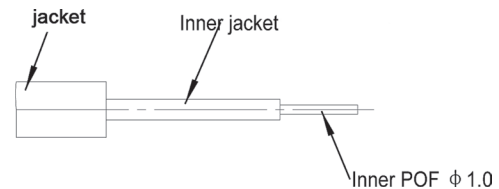

Cross section